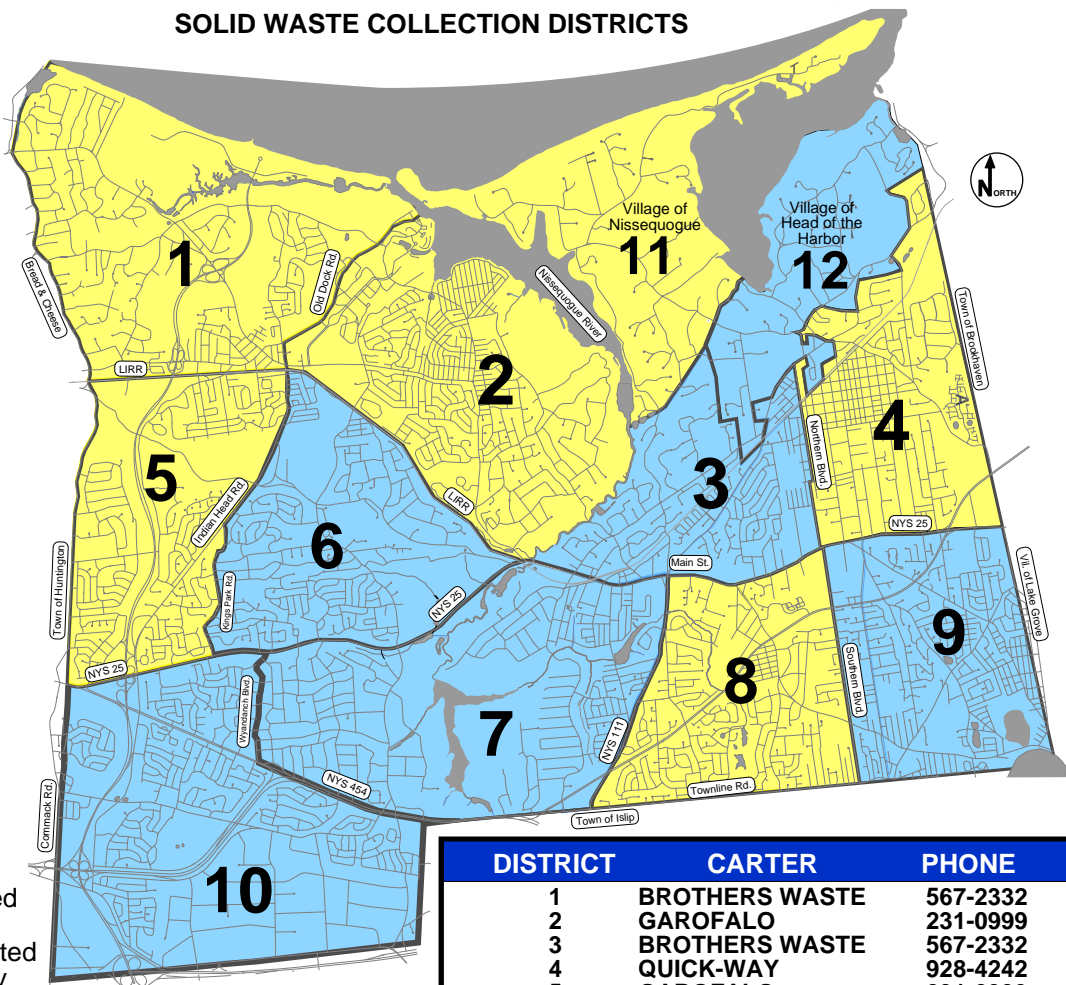

**SOLID WASTE COLLECTION DISTRICTS**

**TOWN OF SMITHTOWN**

**SOLID WASTE COLLECTION DISTRICTS**

**Monday & Thursday Garbage Pickup**

**Tuesday & Friday Garbage Pickup**

1. A large scale version of this map is available for inspection at the Town of Smithtown Department of Environment and Waterways, 124 West Main Street, Smithtown. Please call 360-7514 for assistance.
2. Residents of Districts 11 & 12 should call V.Garofalo Carting at 231-0999 for collection of furniture, appliances, and other bulk items.
3. Leaf bags and brush are collected by the Highway Department (360-7500) from the unincorporated areas of the Town. The Highway Department picks up residential yard waste only. (NO GRASS)
4. Further information may be found on the Town's web site: [www.smithtownny.gov](http://www.smithtownny.gov)

DISTRICT	CARTER	PHONE
1	BROTHERS WASTE	567-2332
2	GAROFALO	231-0999
3	BROTHERS WASTE	567-2332
4	QUICK-WAY	928-4242
5	GAROFALO	231-0999
6	GAROFALO	231-0999
7	QUICK-WAY	928-4242
8	TOTAL	269-6915
9	TOTAL	269-6915
10	GAROFALO	231-0999
11	GAROFALO	231-0999
12	GAROFALO	231-0999