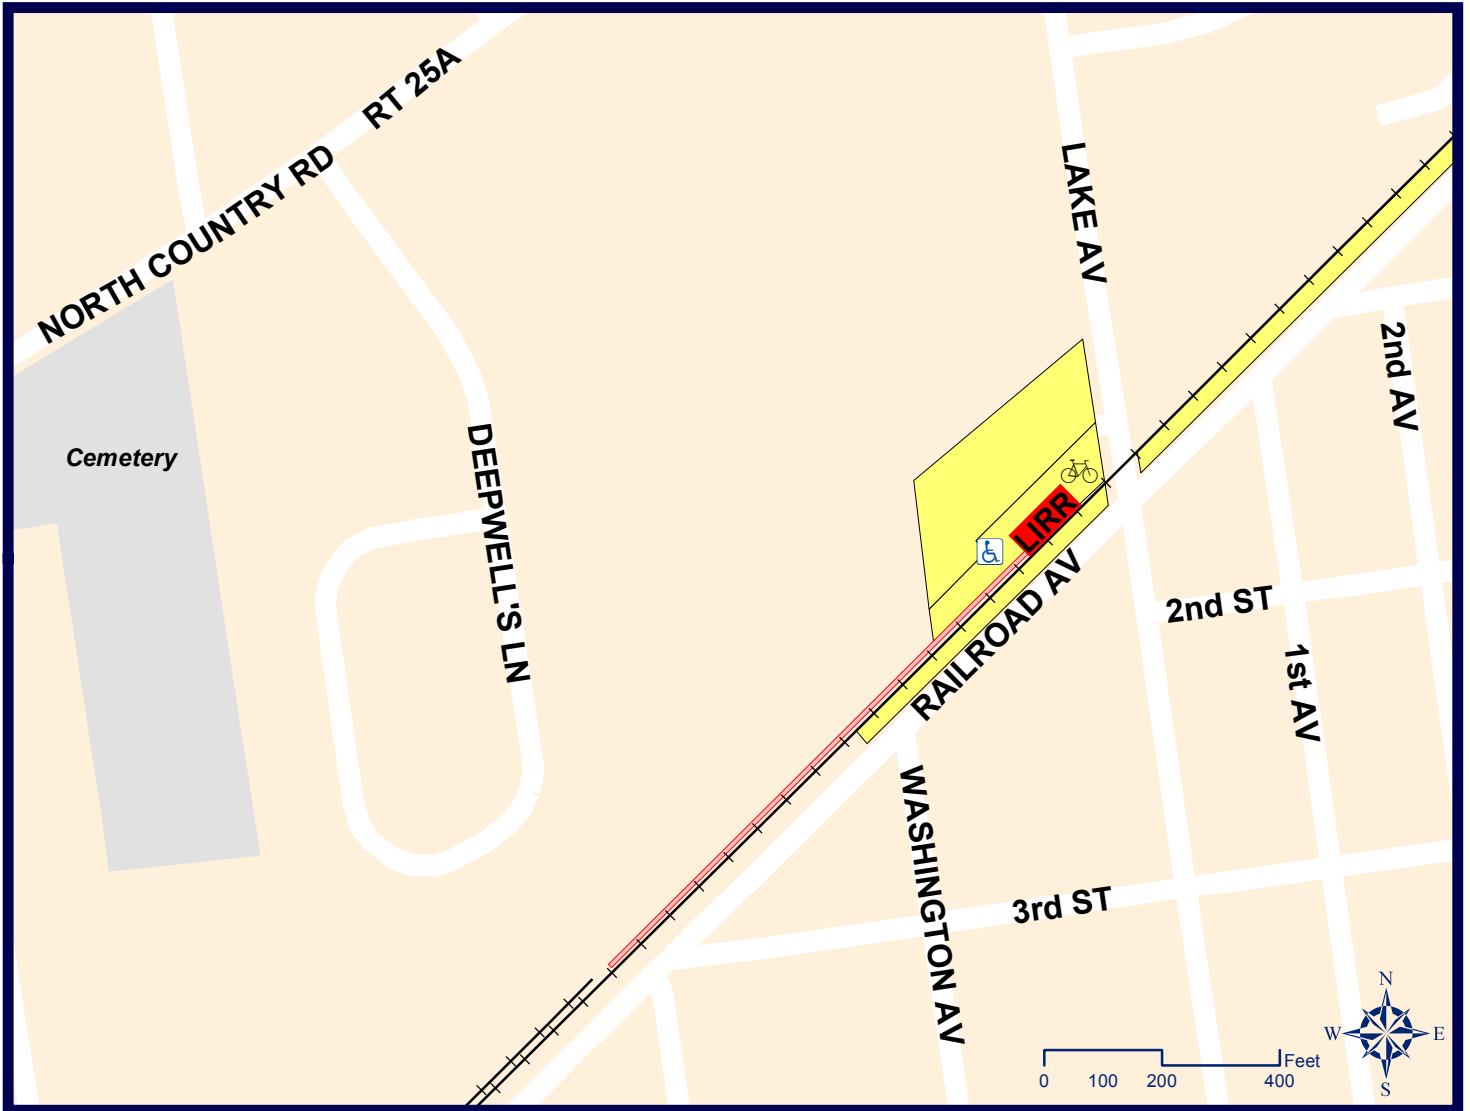

Parking, Bus and Taxi Information

St. James Station

MAP LEGEND

 Station

Parking: All parking facilities are operated by the Town of Smithtown

 Parking is free and unrestricted, no fee or permit is required